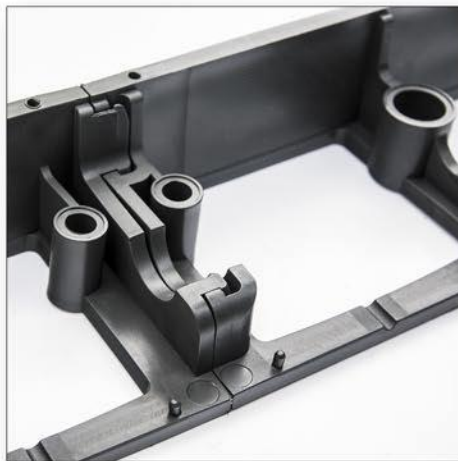

# STELLA BORD®

Obrzeża ogrodowe i trawnikowe

Randeinfassung und Rasenkante

Landscape edges

Bordure de jardin

Bordura da giardino

ガーデンエッジ

easy to install

no heavy tools needed

durable and long lasting

lightweight

rust-resistant

all recycled and recyclable

high quality material

for robotic mower

**STELLA BORD®**